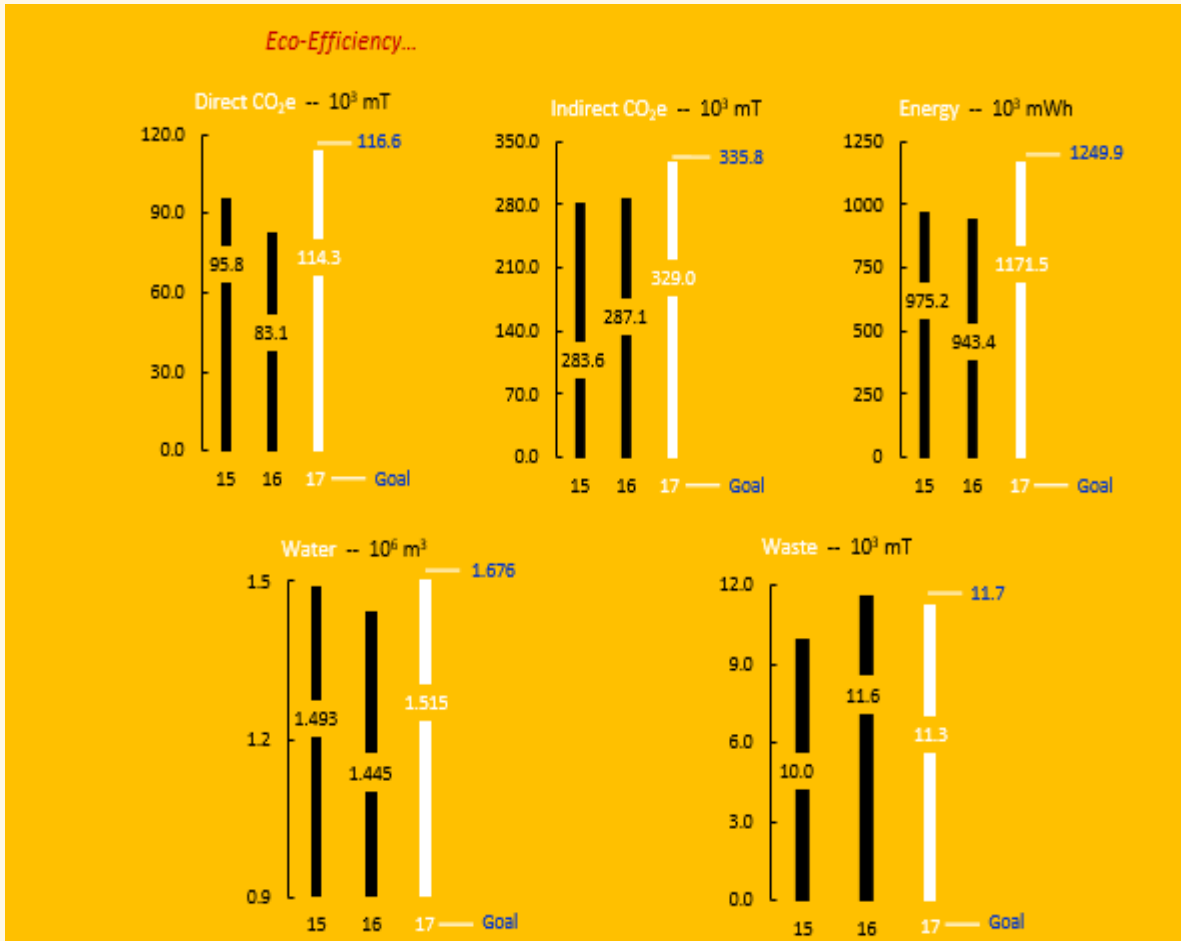

## Eco-Efficiency Scorecard, Environmental Investments and Violations

Our Eco-Efficiency Scorecard metrics represents 100% of business operations coverage and applies to all metrics listed within this scorecard.