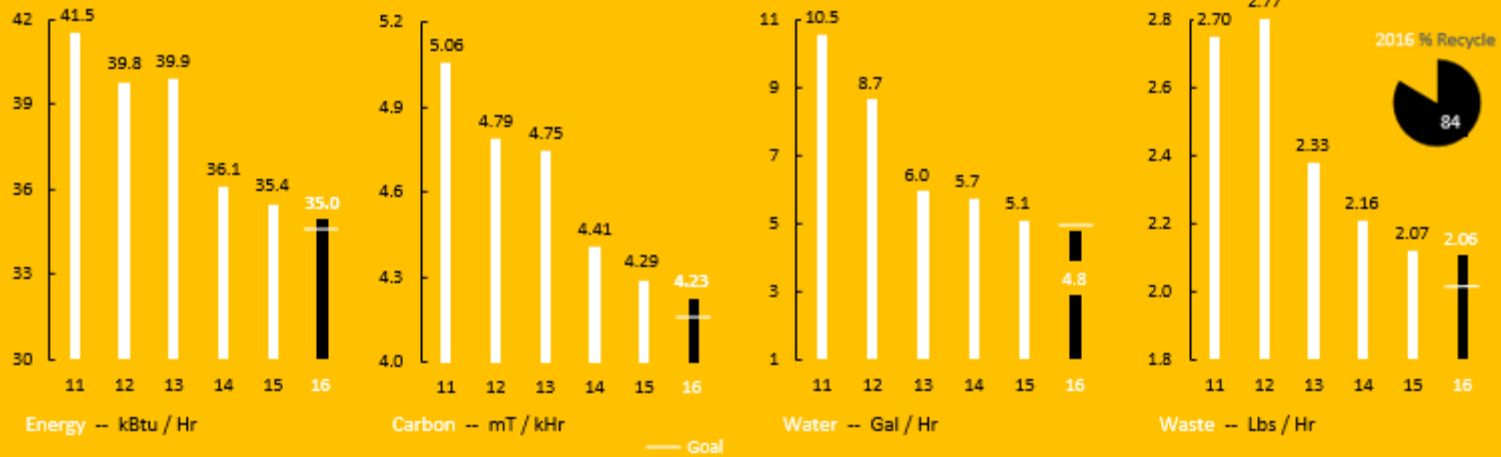

2016 ECOSMART SCORECARD

Planet Intensities -- MFG|DC -- 80%+ Business Operations

People Injury/Illness Rates -- All Sectors -- 100% Business Operations